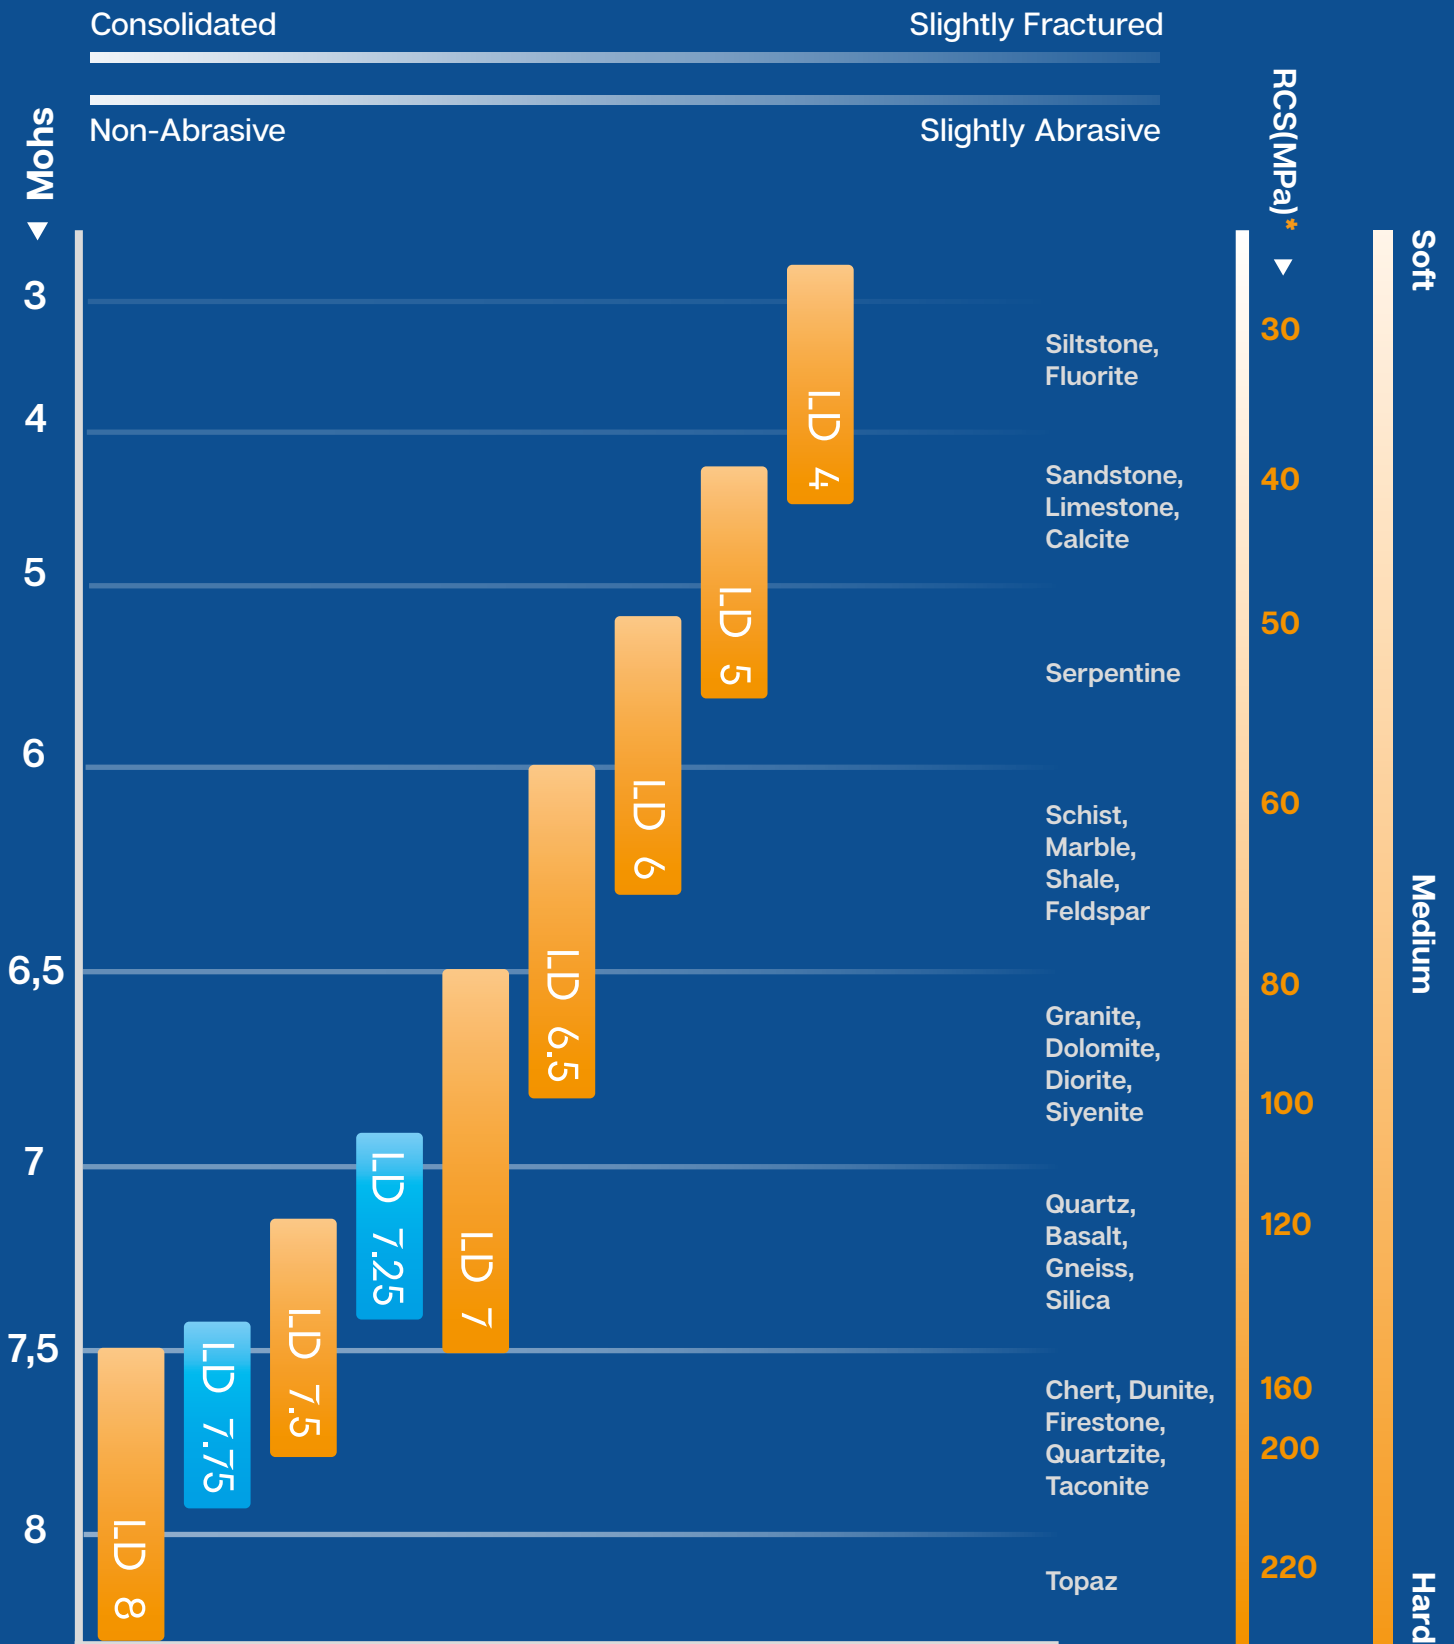

LEGEND™ SERIES

Matrix Selection Chart

- 7 Standard models for Legend Series
- 2 Intermediate models with better cutting speed.
- * Rock Compressive Strength

ORE DYNAMICS®

Future of Exploration.