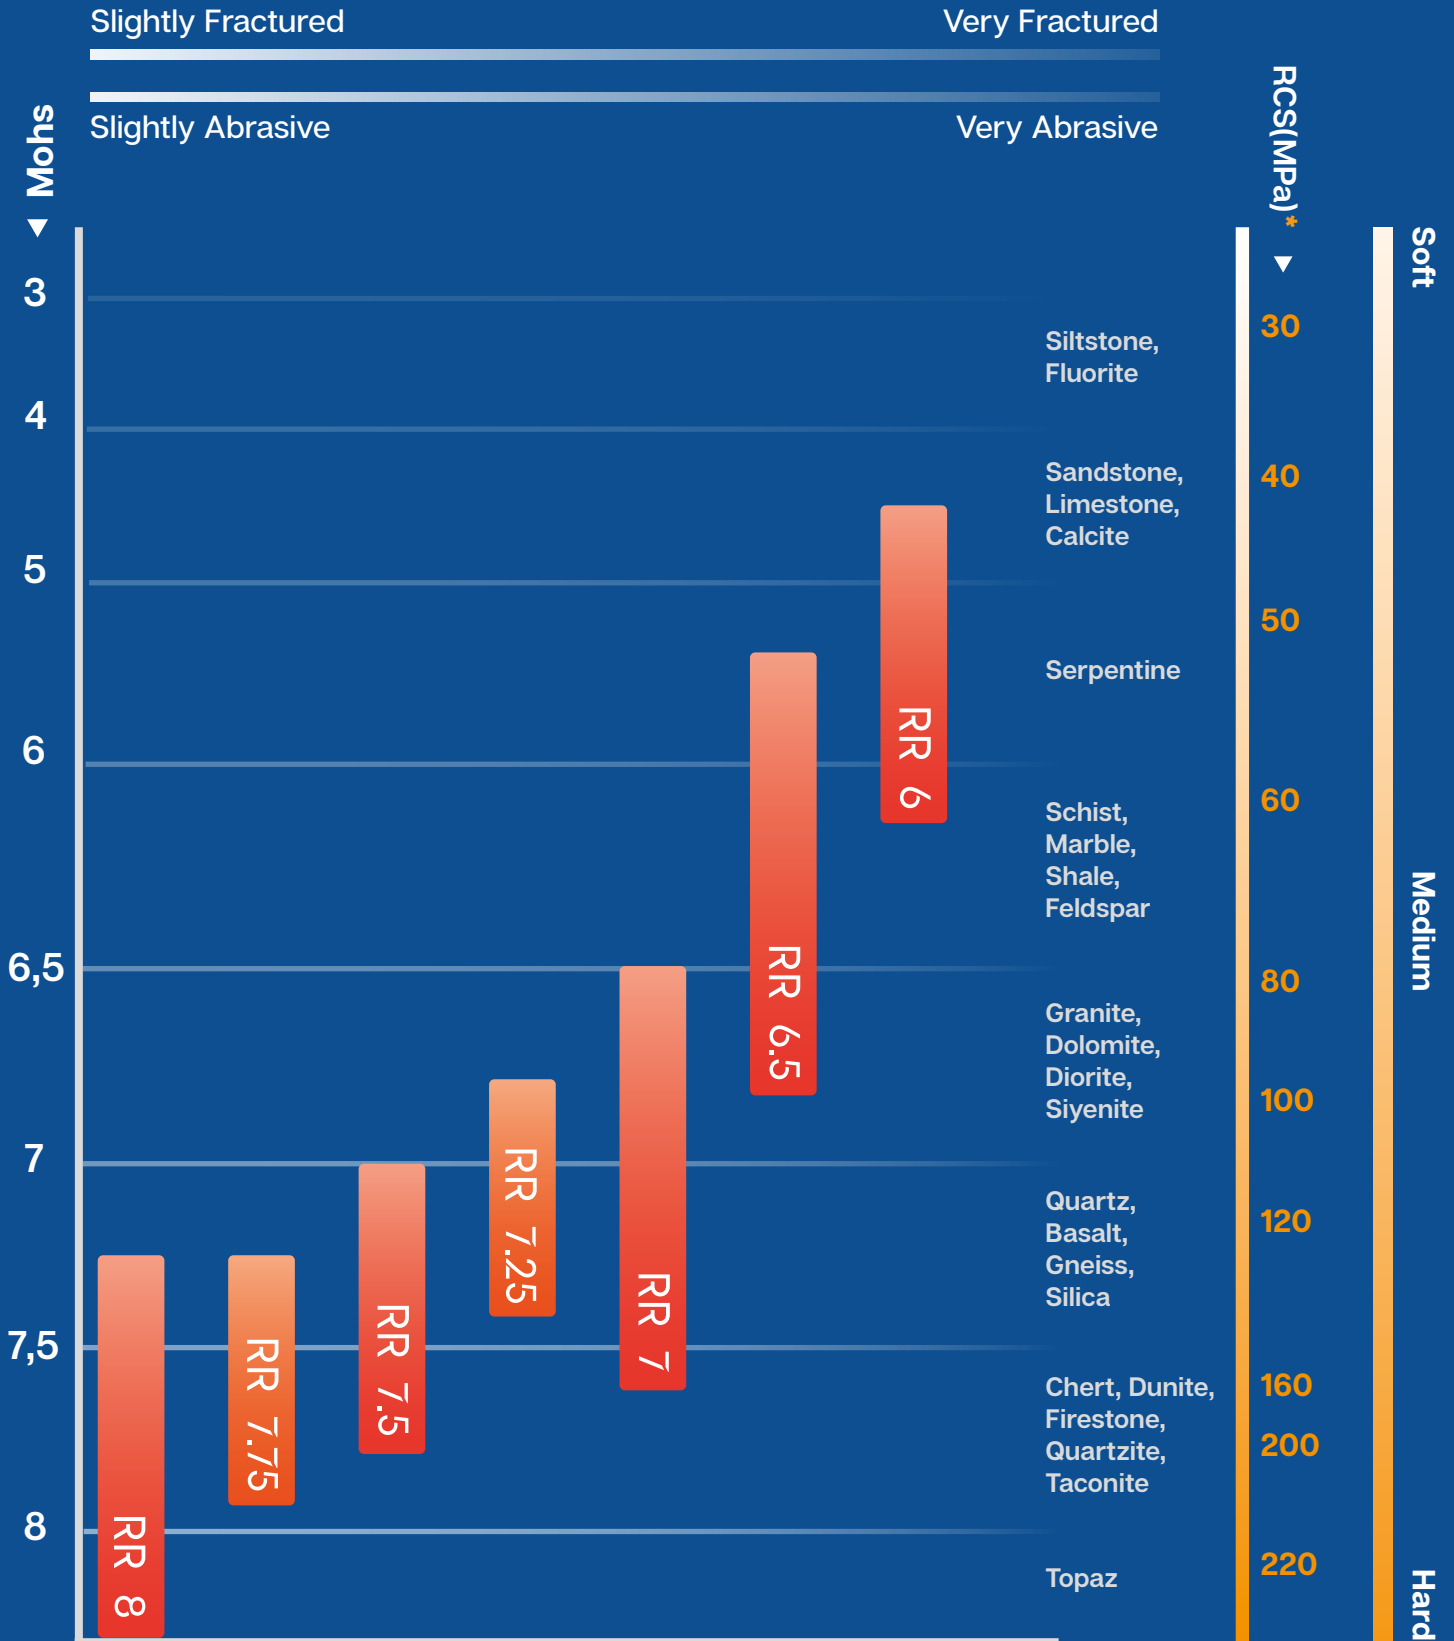

Raptor™ Series

Matrix Selection Chart

-  5 Standard models for Raptor Series
-  2 Intermediate models with better cutting speed.
- * Rock Compressive Strength

ORE DYNAMICS®

Future of Exploration.